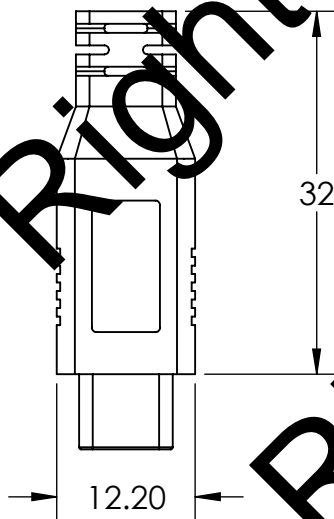

**NEWNEX PROPRIETARY**

THIS DOCUMENT AND THE DATA DISCLOSED HEREIN OR WITHIN IS NOT TO BE REPRODUCED, USED, OR DISCLOSED IN WHOLE OR PART TO ANYONE WITHOUT THE WRITTEN PERMISSION OF NEWNEX

PN: C11

Top Side

6.50 6.65±0.10

Bottom Side

Copyright © Newnex Technology Corp., All Rights Reserved  
Units in millimeters