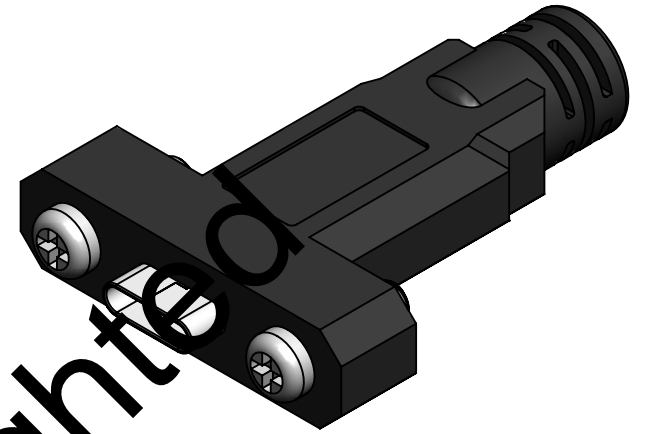

# USB Type C Female Panel Mount

PN: Cx8

DETAIL C  
SCALE 4:1

M3 Embedded Nut

M3 Screw

Copyright © Newnex Technology Corp., All Rights Reserved  
Units in millimeters