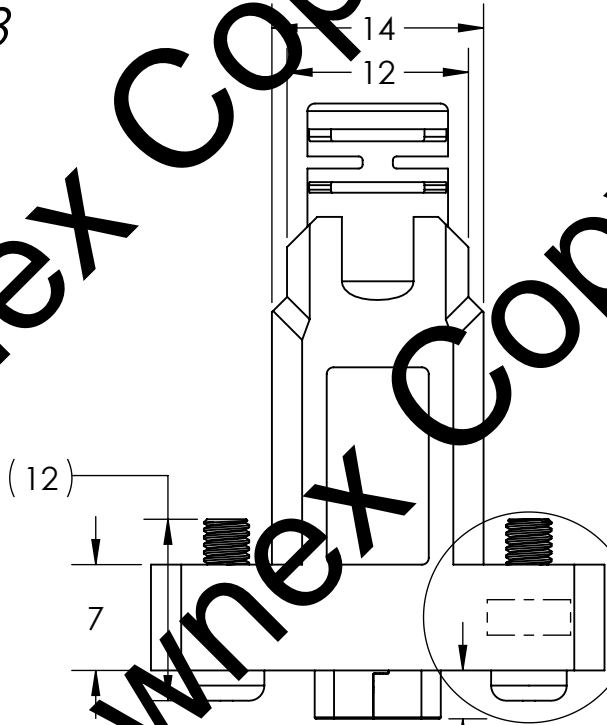

# USB Type C Female Panel Mount

PN: Cx8

DETAIL C  
SCALE 4:1

M3 Embedded Nut

M3 Screw

Copyright © Newnex Technology Corp., All Rights Reserved  
Units in millimeters