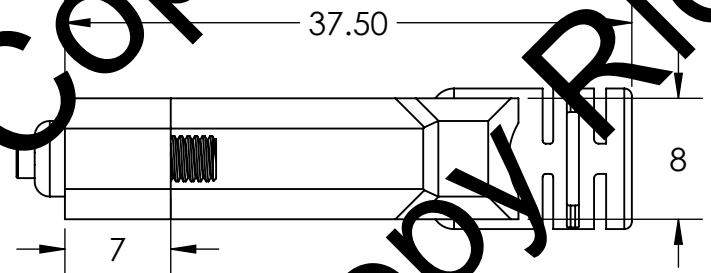

# USB Type C Female Panel Mount

PN: Cx8

DETAIL C  
SCALE 4:1

M3 Embedded Nut

M3 Screw

Copyright © Newnex Technology Corp., All Rights Reserved  
Units in millimeters