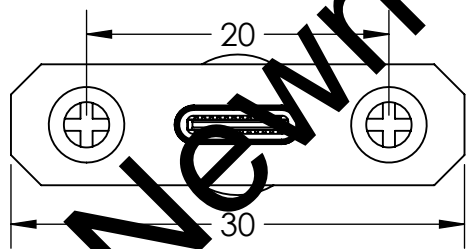

# USB Type C Female Panel Mount

PN: Cx8

DETAIL C  
SCALE 4:1

M3 Embedded Nut

M3 Screw

Copyright © Newnex Technology Corp., All Rights Reserved  
Units in millimeters