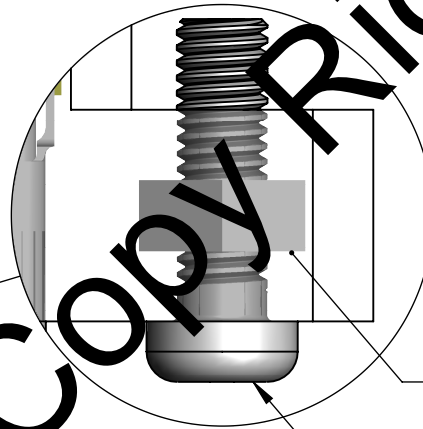

# USB Type C Female Panel Mount

PN: Cx8

DETAIL C  
SCALE 4:1

M3 Embedded Nut

M3 Screw

Copyright © Newnex Technology Corp., All Rights Reserved  
Units in millimeters