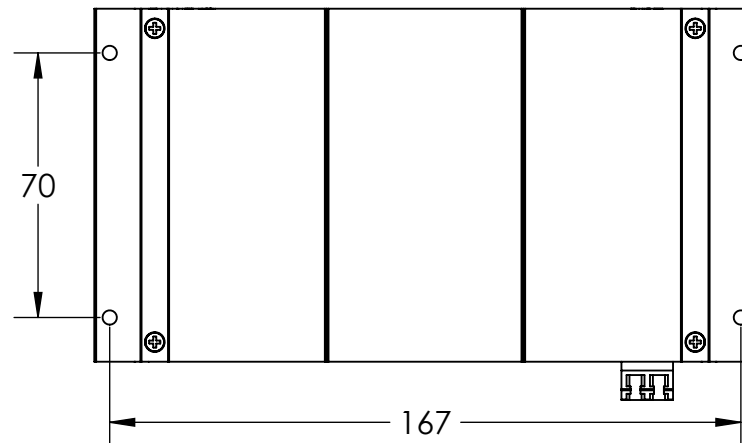

Scale 1:2

Copyright © Newnex Technology Corp., All Rights Reserved  
Units in millimeters

**NEWNEX PROPRIETARY**

THIS DOCUMENT AND THE DATA DISCLOSED HEREIN OR WITHIN IS NOT TO BE REPRODUCED, USED, OR DISCLOSED IN WHOLE OR PART TO ANYONE WITHOUT THE WRITTEN PERMISSION OF NEWNEX

**PN: FireNEX™-5000C (Remote)**

Scale 1:2

Copyright © Newnex Technology Corp., All Rights Reserved  
Units in millimeters