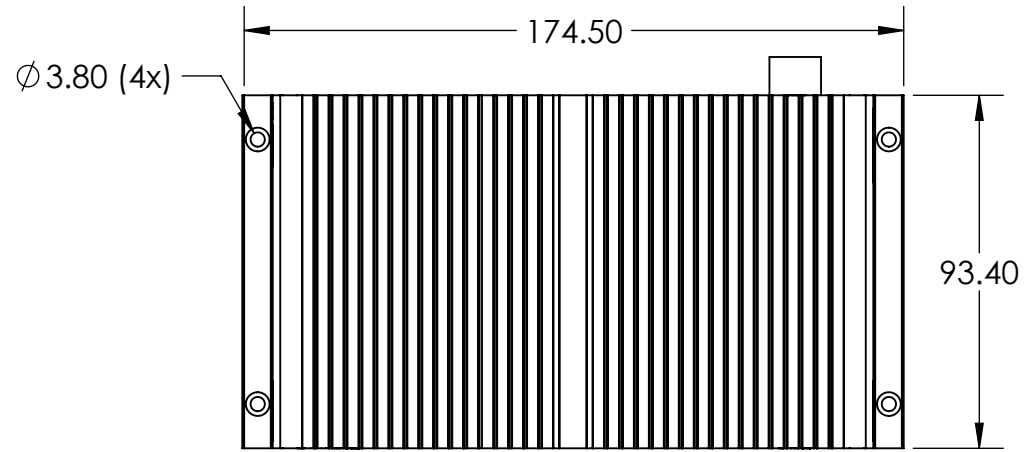

NEWNEX PROPRIETARY

THIS DOCUMENT AND THE DATA DISCLOSED HEREIN OR WITHIN IS NOT TO BE REPRODUCED, USED, OR DISCLOSED IN WHOLE OR PART TO ANYONE WITHOUT THE WRITTEN PERMISSION OF NEWNEX

PN: *FireNEX™-5000C (Local)*

Scale 1:2

Copyright © Newnex Technology Corp., All Rights Reserved
Units in millimeters