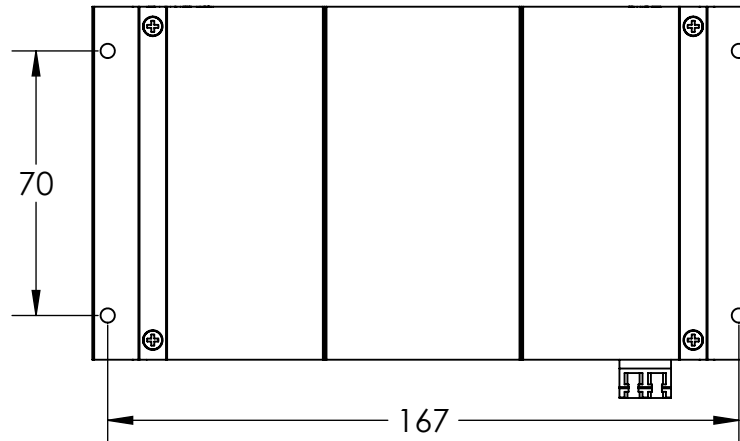

Scale 1:2

Copyright © Newnex Technology Corp., All Rights Reserved  
Units in millimeters

**NEWNEX PROPRIETARY**

THIS DOCUMENT AND THE DATA DISCLOSED HEREIN OR WITHIN IS NOT TO BE REPRODUCED, USED, OR DISCLOSED IN WHOLE OR PART TO ANYONE WITHOUT THE WRITTEN PERMISSION OF NEWNEX

**PN: FireNEX™-5000C (Remote)**

Scale 1:2

Copyright © Newnex Technology Corp., All Rights Reserved  
Units in millimeters