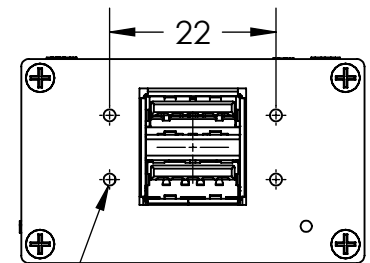

Scale 1:1

M2 Threaded (x2)

Copyright © Newnex Technology Corp., All Rights Reserved
Units in millimeters

NEWNEX PROPRIETARY

THIS DOCUMENT AND THE DATA DISCLOSED HEREIN OR WITHIN IS NOT TO BE REPRODUCED, USED, OR DISCLOSED IN WHOLE OR PART TO ANYONE WITHOUT THE WRITTEN PERMISSION OF NEWNEX

PN: *FireNEX-5000H+ (Remote Unit)*

Scale 1:1

M2 Threaded (x4)

Copyright © Newnex Technology Corp., All Rights Reserved
Units in millimeters