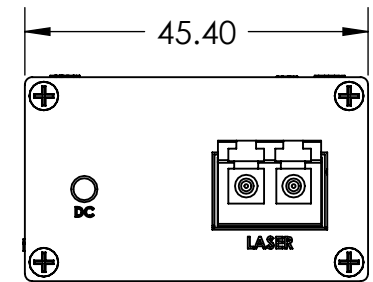

Scale 1:1

M2 Threaded (x2)

Copyright © Newnex Technology Corp., All Rights Reserved
Units in millimeters

NEWNEX PROPRIETARY

THIS DOCUMENT AND THE DATA DISCLOSED HEREIN OR WITHIN IS NOT TO BE REPRODUCED, USED, OR DISCLOSED IN WHOLE OR PART TO ANYONE WITHOUT THE WRITTEN PERMISSION OF NEWNEX

PN: *FireNEX-5000H+ (Remote Unit)*

Scale 1:1

M2 Threaded (x4)

Copyright © Newnex Technology Corp., All Rights Reserved
Units in millimeters