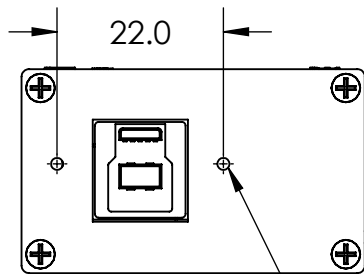

Scale 1:1

M2 Threaded (x2)

Copyright © Newnex Technology Corp., All Rights Reserved
Units in millimeters

NEWNEX PROPRIETARY

THIS DOCUMENT AND THE DATA DISCLOSED HEREIN OR WITHIN IS NOT TO BE REPRODUCED, USED, OR DISCLOSED IN WHOLE OR PART TO ANYONE WITHOUT THE WRITTEN PERMISSION OF NEWNEX

PN: *FireNEX-5000H+ (Remote Unit)*

Scale 1:1

M2 Threaded (x4)

Copyright © Newnex Technology Corp., All Rights Reserved
Units in millimeters