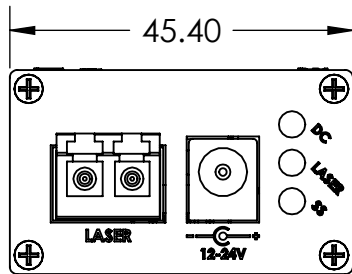

Scale 1:1

M2 Threaded (x2)

Copyright © Newnex Technology Corp., All Rights Reserved
Units in millimeters

NEWNEX PROPRIETARY

THIS DOCUMENT AND THE DATA DISCLOSED HEREIN OR WITHIN IS NOT TO BE REPRODUCED, USED, OR DISCLOSED IN WHOLE OR PART TO ANYONE WITHOUT THE WRITTEN PERMISSION OF NEWNEX

PN: *FireNEX-5000H+ (Remote Unit)*

Scale 1:1

M2 Threaded (x4)

Copyright © Newnex Technology Corp., All Rights Reserved
Units in millimeters