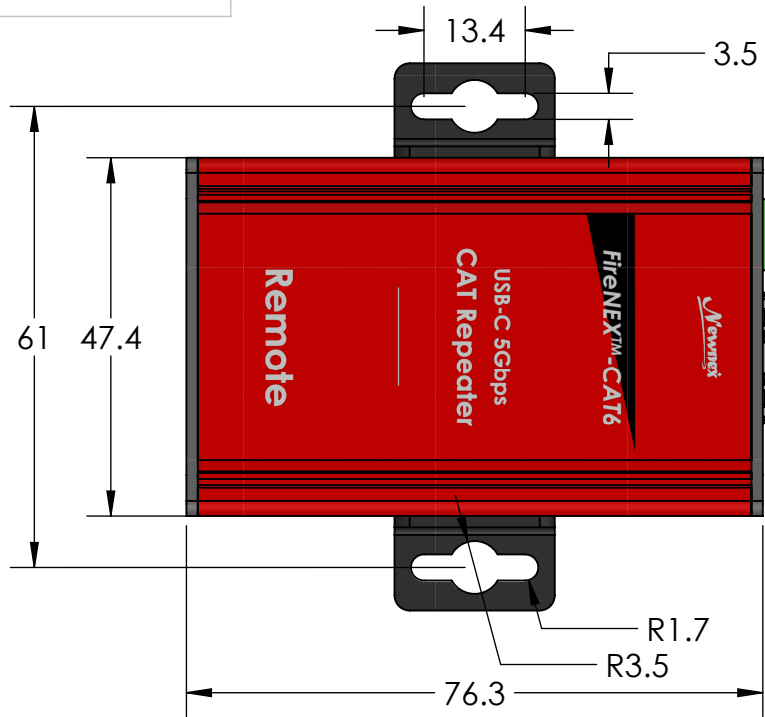

PN: FireNEX-CAT6

Remote Unit

Copyright © Newnex Technology Corp., All Rights Reserved
Units in millimeters

9/13/2024