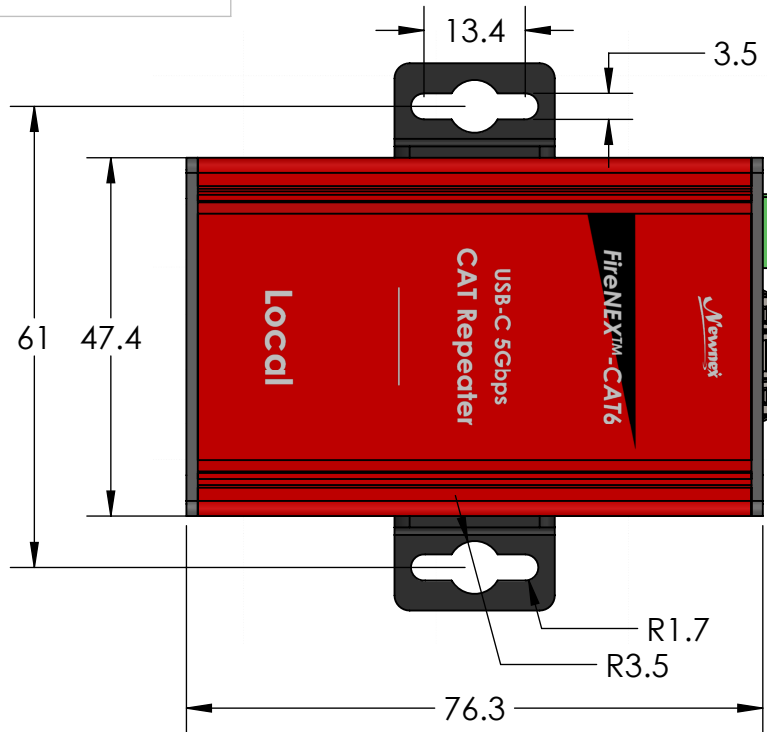

NEWNEX PROPRIETARY

THIS DOCUMENT AND THE DATA DISCLOSED HEREIN OR WITHIN IS NOT TO BE REPRODUCED, USED, OR DISCLOSED IN WHOLE OR PART TO ANYONE WITHOUT THE WRITTEN PERMISSION OF NEWNEX

PN: FireNEX-CAT6

Local Unit