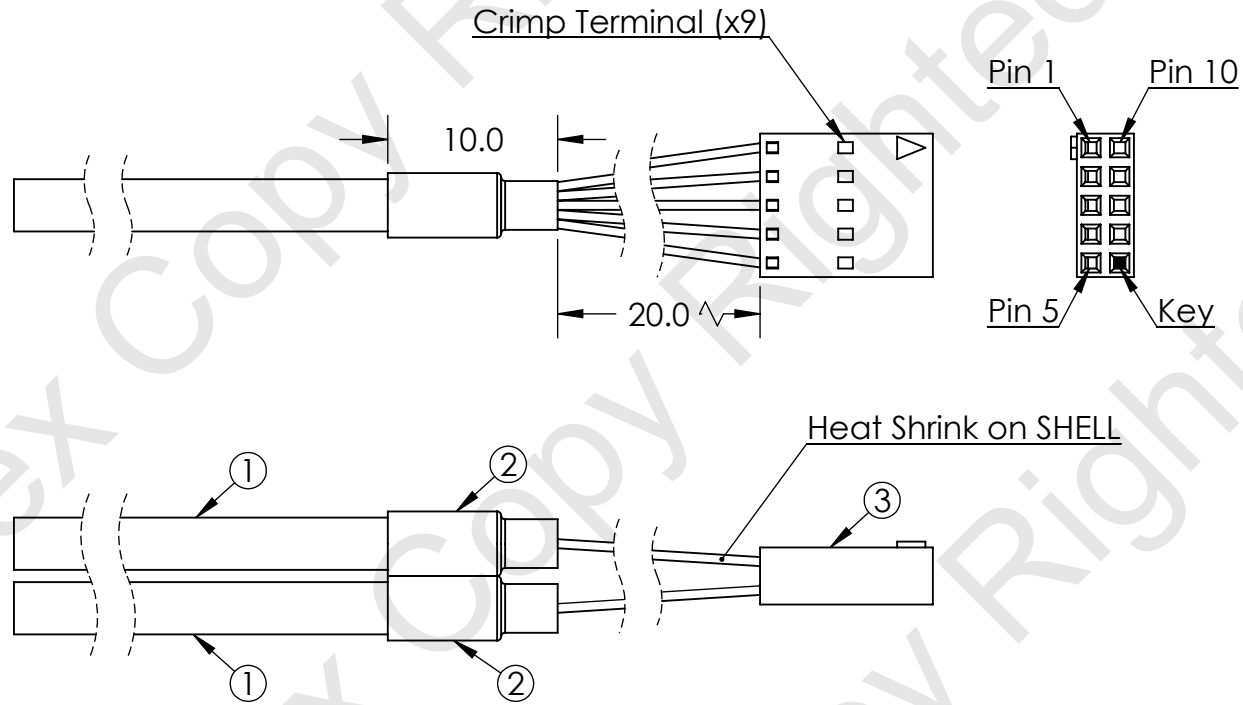

NEWNEX PROPRIETARY

THIS DOCUMENT AND THE DATA DISCLOSED HEREIN OR WITHIN IS NOT TO BE REPRODUCED, USED, OR DISCLOSED IN WHOLE OR PART TO ANYONE WITHOUT THE WRITTEN PERMISSION OF NEWNEX

PN: *MLX10*

Note:

1. USB 2.0 Cable, Black.
2. Heat Shrink.
3. Molex PN: 22-55-2101