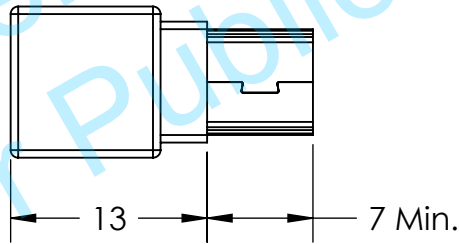

NEWNEX PROPRIETARY

THIS DOCUMENT AND THE DATA DISCLOSED HEREIN OR WITHIN IS NOT TO BE REPRODUCED, USED, OR DISCLOSED IN WHOLE OR PART TO ANYONE WITHOUT THE WRITTEN PERMISSION OF NEWNEX

Newnex Technology Corp.

UNLESS OTHERWISE SPECIFIED DIMENSIONS ARE IN MILLIMETERS TOLERANCES ARE:			PROJ	TITLE:	
FRACTIONS	DECIMALS	ANGLES	SCALE:	REV.	USB 2.0 Mini B Male, Up Angle
± NA	X ± 0.1	± 0.5°	2:1	A	
	XX ± 0.05		DATE:	8/1/2012	DRAWN BY: ZL
	XXX ± 0.010				APPROVED BY:
PART NUMBER:			CHECKED BY:		SHEET 1 OF 1
UH2-MBR2			HX