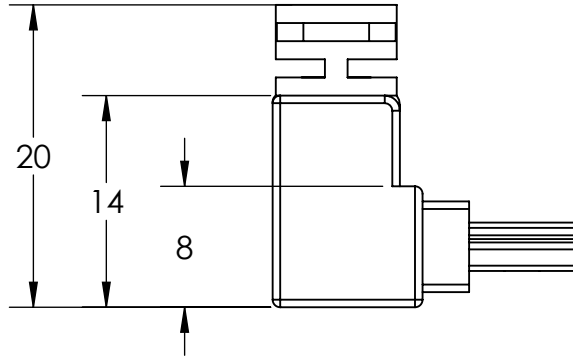

NEWNEX PROPRIETARY

THIS DOCUMENT AND THE DATA DISCLOSED HEREIN OR WITHIN IS NOT TO BE REPRODUCED, USED, OR DISCLOSED IN WHOLE OR PART TO ANYONE WITHOUT THE WRITTEN PERMISSION OF NEWNEX

Newnex Technology Corp.

UNLESS OTHERWISE SPECIFIED DIMENSIONS ARE IN MILLIMETERS TOLERANCES ARE:			PROJ	TITLE:	
FRACTIONS	DECIMALS	ANGLES	SCALE:	REV.	USB 2.0 Mini B Male, Up Angle
± NA	X ± 0.1	± 0.5°	2:1	A	
	XX ± 0.05		DATE:	8/1/2012	DRAWN BY: ZL
	XXX ± 0.010				APPROVED BY:
PART NUMBER:			CHECKED BY:		SHEET 1 OF 1
UH2-MBR2			HX