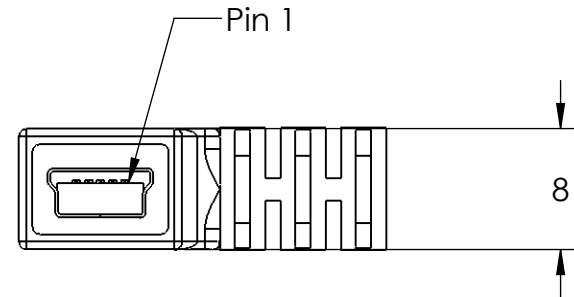

NEWNEX PROPRIETARY

THIS DOCUMENT AND THE DATA DISCLOSED HEREIN OR WITHIN IS NOT TO BE REPRODUCED, USED, OR DISCLOSED IN WHOLE OR PART TO ANYONE WITHOUT THE WRITTEN PERMISSION OF NEWNEX

Newnex Technology Corp.

UNLESS OTHERWISE SPECIFIED DIMENSIONS ARE IN MILLIMETERS TOLERANCES ARE:		PROJ	TITLE: USB 2.0 Mini B Male, Left Angle	
FRACTIONS	DECIMALS	ANGLES	SCALE: 2:1	REV. A
± NA	X ± 0.1 XX ± 0.05 XXX ± 0.010	± 0.5°	DATE: 8/1/2012	DRAWN BY: ZL
PART NUMBER: UH2-MBR9			CHECKED BY: HX	APPROVED BY: SHEET 1 OF 1