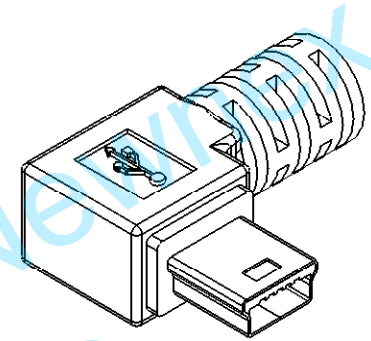

NEWNEX PROPRIETARY

THIS DOCUMENT AND THE DATA DISCLOSED HEREIN OR WITHIN IS NOT TO BE REPRODUCED, USED, OR DISCLOSED IN WHOLE OR PART TO ANYONE WITHOUT THE WRITTEN PERMISSION OF NEWNEX

Newnex Technology Corp.

UNLESS OTHERWISE SPECIFIED DIMENSIONS ARE IN MILLIMETERS TOLERANCES ARE:		PROJ	TITLE: USB 2.0 Mini B Male, Left Angle	
FRACTIONS	DECIMALS	ANGLES	SCALE: 2:1	REV. A
± NA	X ± 0.1 XX ± 0.05 XXX ± 0.010	± 0.5°	DATE: 8/1/2012	DRAWN BY: ZL
PART NUMBER: UH2-MBR9			CHECKED BY: HX	APPROVED BY: SHEET 1 OF 1