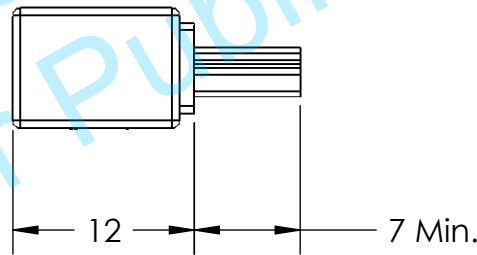

NEWNEX PROPRIETARY

THIS DOCUMENT AND THE DATA DISCLOSED HEREIN OR WITHIN IS NOT TO BE REPRODUCED, USED, OR DISCLOSED IN WHOLE OR PART TO ANYONE WITHOUT THE WRITTEN PERMISSION OF NEWNEX

Newnex Technology Corp.

UNLESS OTHERWISE SPECIFIED DIMENSIONS ARE IN MILLIMETERS TOLERANCES ARE:		PROJ	TITLE: USB 2.0 Mini B Male, Left Angle	
FRACTIONS	DECIMALS	ANGLES	SCALE: 2:1	REV. A
± NA	X ± 0.1 XX ± 0.05 XXX ± 0.010	± 0.5°	DATE: 8/1/2012	DRAWN BY: ZL
PART NUMBER: UH2-MBR9			CHECKED BY: HX	APPROVED BY: SHEET 1 OF 1