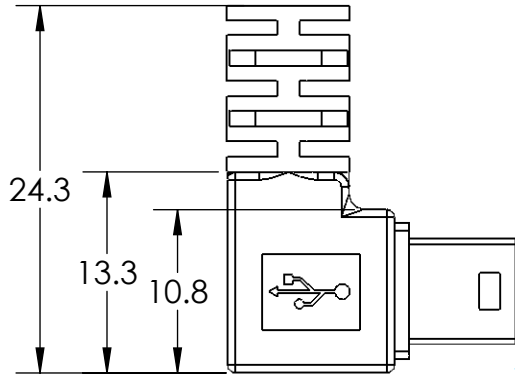

NEWNEX PROPRIETARY

THIS DOCUMENT AND THE DATA DISCLOSED HEREIN OR WITHIN IS NOT TO BE REPRODUCED, USED, OR DISCLOSED IN WHOLE OR PART TO ANYONE WITHOUT THE WRITTEN PERMISSION OF NEWNEX

Newnex Technology Corp.

UNLESS OTHERWISE SPECIFIED DIMENSIONS ARE IN MILLIMETERS TOLERANCES ARE:		PROJ	TITLE: USB 2.0 Mini B Male, Left Angle	
FRACTIONS	DECIMALS	ANGLES	SCALE: 2:1	REV. A
± NA	X ± 0.1 XX ± 0.05 XXX ± 0.010	± 0.5°	DATE: 8/1/2012	DRAWN BY: ZL
PART NUMBER: UH2-MBR9			CHECKED BY: HX	APPROVED BY: SHEET 1 OF 1