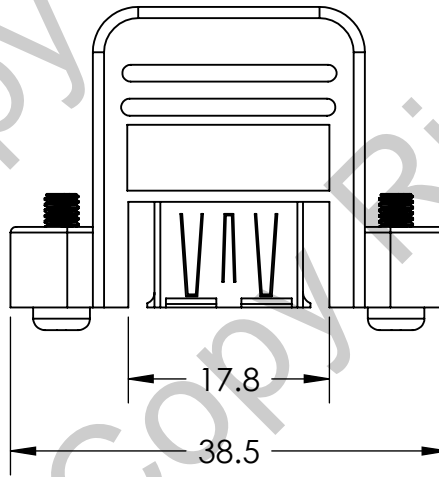

NEWNEX PROPRIETARY

THIS DOCUMENT AND THE DATA DISCLOSED HEREIN OR WITHIN IS NOT TO BE REPRODUCED, USED, OR DISCLOSED IN WHOLE OR PART TO ANYONE WITHOUT THE WRITTEN PERMISSION OF NEWNEX

PN: *USR2-AR1*

2x M2 Nut Embedded with 2x locking screws

Copyright © Newnex Technology Corp., All Rights Reserved
Units in millimeters