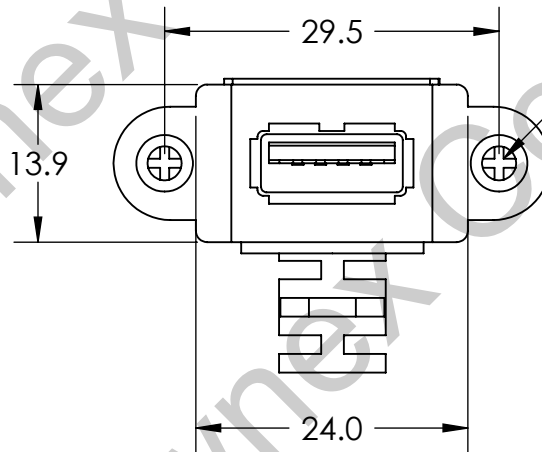

NEWNEX PROPRIETARY

THIS DOCUMENT AND THE DATA DISCLOSED HEREIN OR WITHIN IS NOT TO BE REPRODUCED, USED, OR DISCLOSED IN WHOLE OR PART TO ANYONE WITHOUT THE WRITTEN PERMISSION OF NEWNEX

PN: *USR2-AR1*

2x M2 Nut Embedded with 2x locking screws