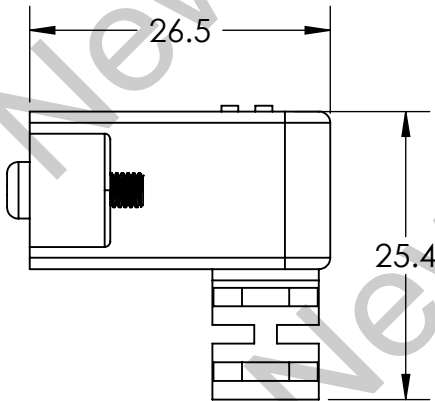

NEWNEX PROPRIETARY

THIS DOCUMENT AND THE DATA DISCLOSED HEREIN OR WITHIN IS NOT TO BE REPRODUCED, USED, OR DISCLOSED IN WHOLE OR PART TO ANYONE WITHOUT THE WRITTEN PERMISSION OF NEWNEX

PN: *USR2-AR1*

2x M2 Nut Embedded with 2x locking screws